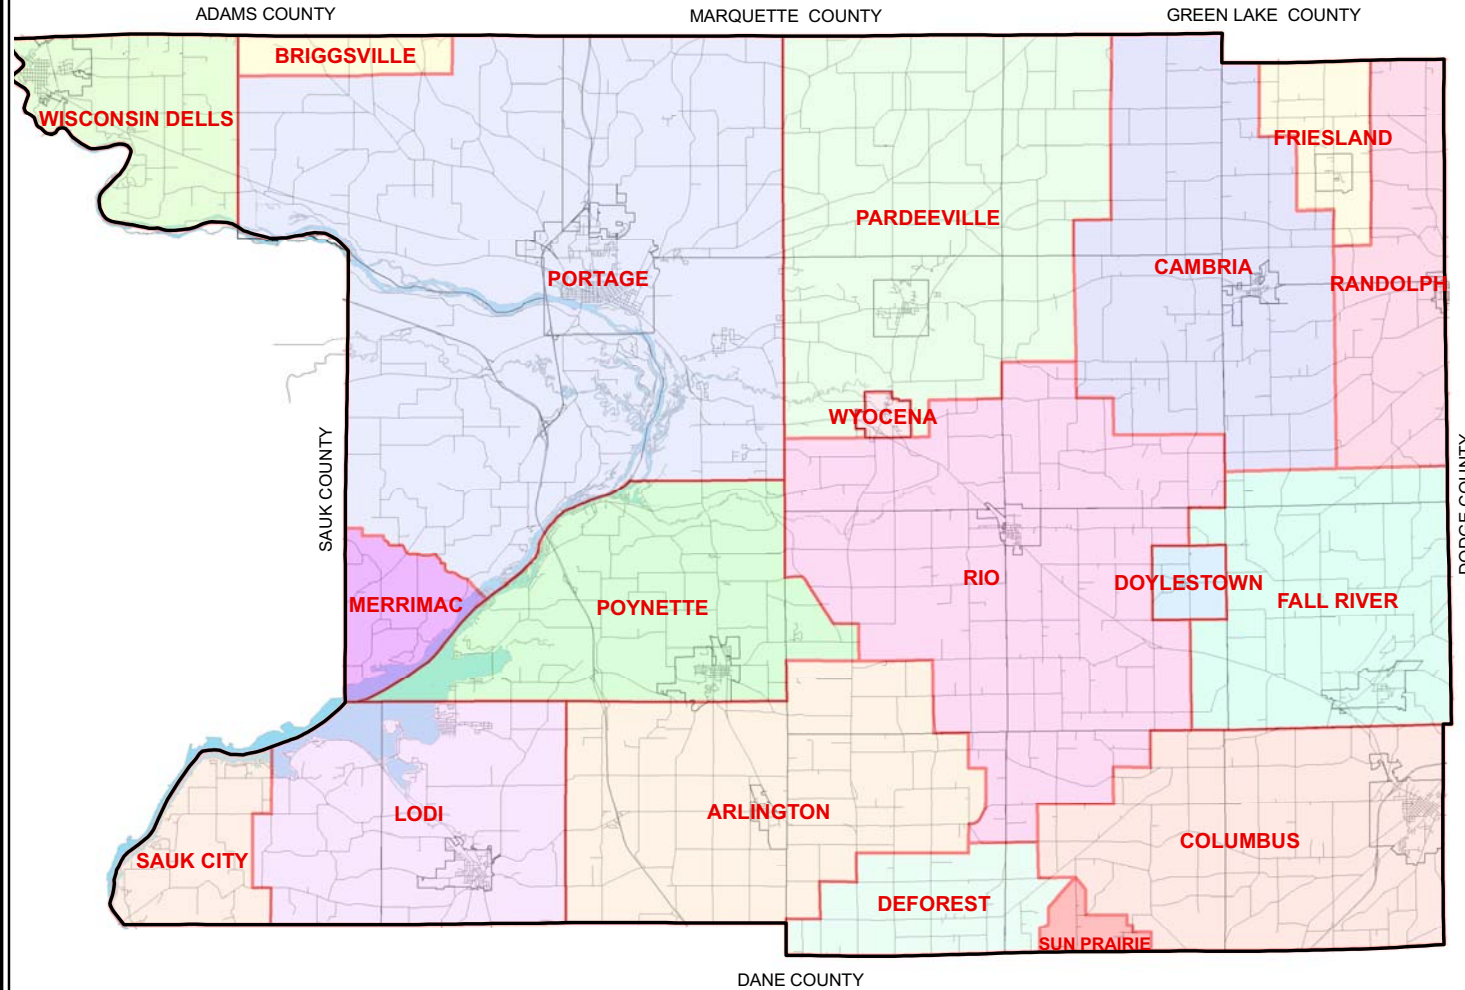

Fire District Boundary