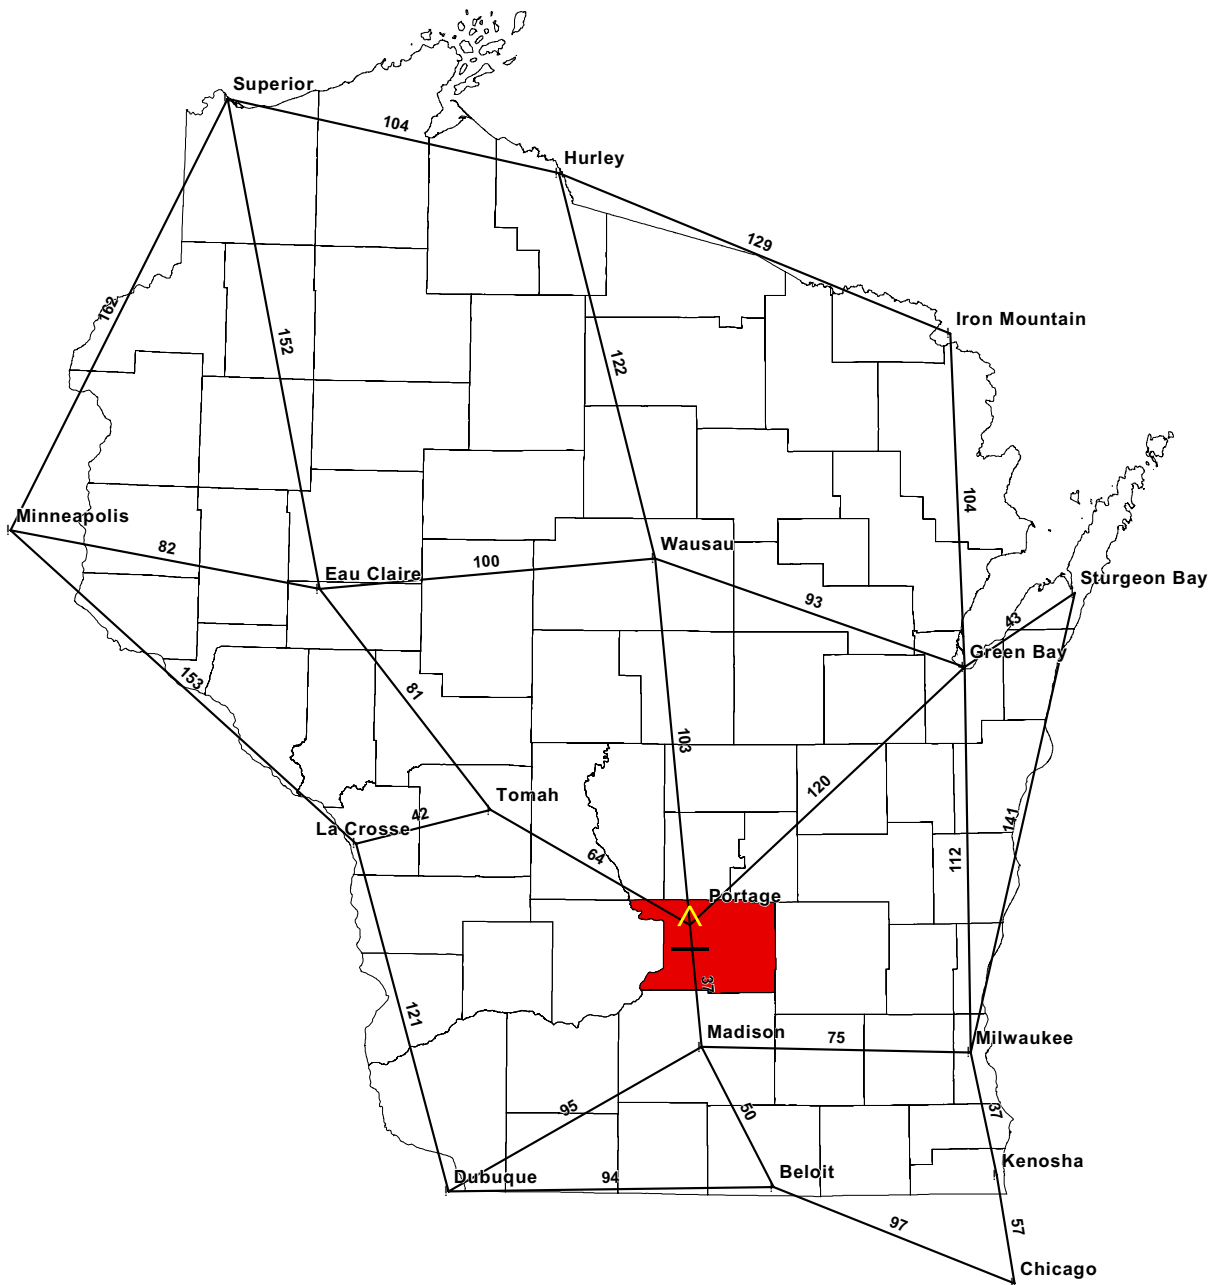

Created June 21, 2004 by RNT